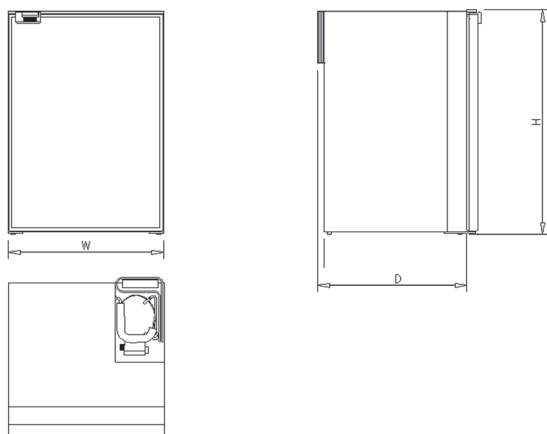

(1) Door thickness (to be added): 35 mm

(2) Door thickness (to be added): 40 mm

(3) Door's depth + gasket (in regard to the refrigerator's cabinet) on double-door refrigerators is 68 mm

* For CR195 and CR200 Classic are valid the basic drawing specifications as per INOX version

Power consumption W/24 h in operation on 12 Volt with +5°C in the refrigeration space, ambient temperature +25°C according to the Standards ISO 15502:2005 and EN 153:2006

Refrigerators manufacturing tolerances -2/+4 mm

Dimensions include refrigerator's feet

With AC/DC optional kit, depth may increase

According to EN 603335 - 1 regulation, the inside walls of the furniture housing the refrigerator must be distant from the fridge by 20 mm per side and 50 mm from the top

Please refer to the installation manual for further technical/installation details

Most of Isotherm fridges can also benefit from a retrofitted Isotherm Smart Energy Control kit. On some models it reduces battery consumption by up to 50 %

Specification changes may be made without prior notice

Cruise Marine Refrigerators Classic