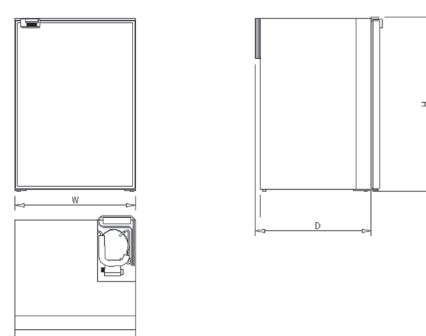

Cruise Marine Refrigerators Inox

Indel Webasto Marine
47866 S. Agata Feltria (RN)
Italy

Phone: +39 0541 848030
E-Mail: info@indelwebastomarine.com

www.indelwebastomarine.com
www.webasto.com